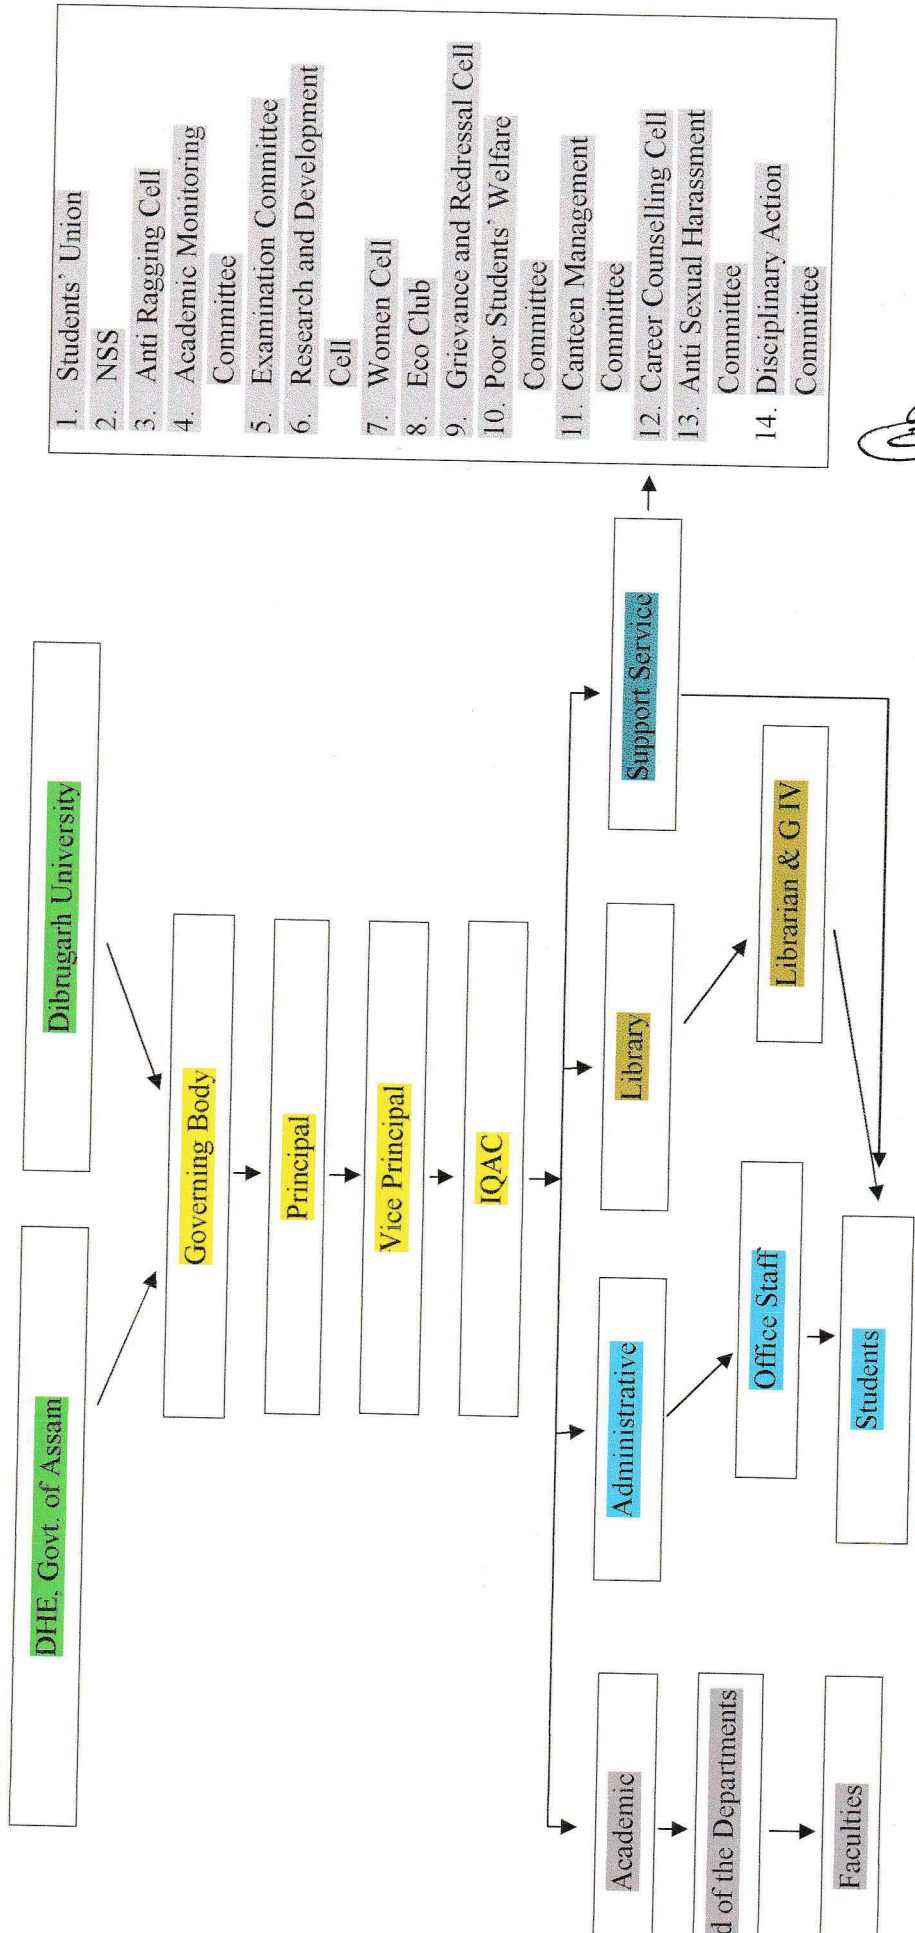

**ORGANISATIONAL STRUCTURE OF SONARI COMMERCE COLLEGE
SONARI CHARAIDEO**

1. Students' Union
2. NSS
3. Anti Ragging Cell
4. Academic Monitoring Committee
5. Examination Committee
6. Research and Development Cell
7. Women Cell
8. Eco Club
9. Grievance and Redressal Cell
10. Poor Students' Welfare Committee
11. Canteen Management Committee
12. Career Counselling Cell
13. Anti Sexual Harassment Committee
14. Disciplinary Action Committee